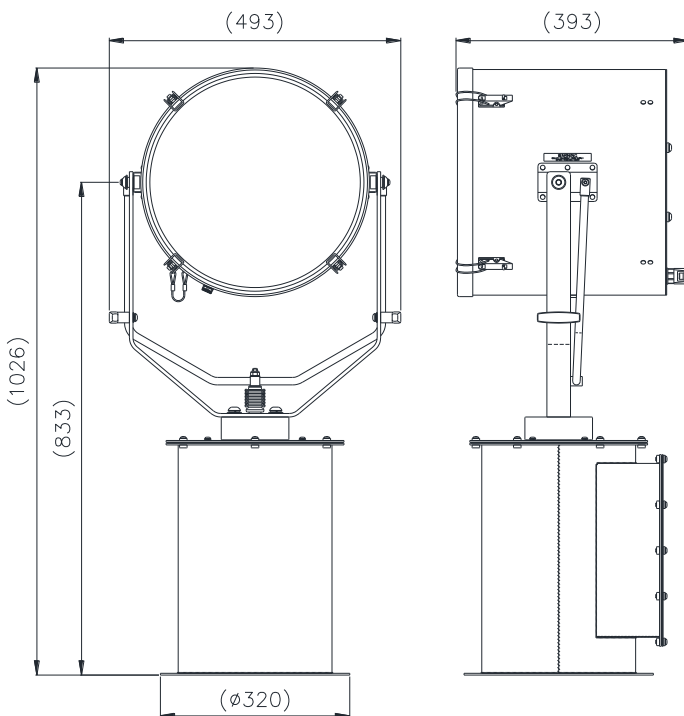

Specification		
Input voltage:	24v DC	115-240v AC
Input current:	12A Max	10A Max
Total power consumption:	300w Max	2500w Max
Searchlight H.W.D:	1026 x 493 x 393mm	
Weight:	46Kgs	
Halogen power:	250 - 1000w	
Range @ 1 Lux:	250w = 1673m, 1Kw = 1249m	
PBCP x 1000:	250w = 2,800, 1Kw = 1,560	
Divergence:	3° & 6°	
Lamp life (approx.)	300 - 750h	
Colour temperature:	3000K	
Luminous flux:	9,000 – 21,000 lumens	
Pan rotation:	365°	
Tilt elevation:	±35°	
Pan speed:	1 to 60°/sec	
Tilt Speed:	1 to 17°/sec	
IP rating:	IP66	
Operating temperature:	-20°C to +50°C (Optional -50°)	
Base Fixings:	4 holes 12.5 Ø on a 290mm PCD	
Joystick Control Panel	120x120mm (106 x 106mm cutout)	
Part Numbers:		
A7110 L380RC 115/240v Halogen Remote Control Searchlight		
A7111 L380RC 115/240v RF Halogen Remote Control Searchlight		
A7112 L380RC 24v Halogen Remote Control Searchlight		
A7113 L380RC 24v RF Halogen Remote Control Searchlight		
Optional Halogen Lamps:		
D9851 24v 250w	D1813 230v 650w	
D1809 115v 1Kw	D6715 230v 1Kw	