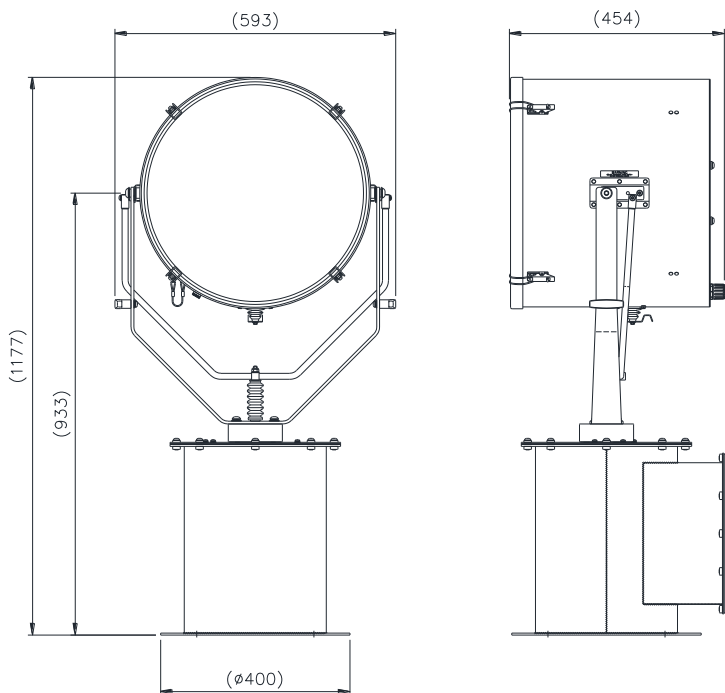

Specification	
Input voltage:	110 VAC - 240 VAC
Input current:	18A Max – 9.5A Max
Total power consumption:	2000w Max 2300w Max
H,W,D:	1177 x 593 x 454mm
Weight:	48Kgs
Halogen power:	1Kw – 2Kw
Range @ 1 Lux:	1Kw = 1441m, 2Kw = 1643m
Divergence:	4.5° - 6.5°
Lamp life (approx.)	400-750 h
Colour temperature:	3000K
Luminous flux:	1Kw = 22,000 lm, 2Kw = 52,000 lm
PBCP:	1Kw = 2,078 Mil, 2Kw = 2,701 Mil
Pan rotation:	385°
Tilt elevation:	+30° -35°
Pan speed:	1 to 43°/sec
Tilt Speed:	1 to 14°/sec
IP rating:	IP66
Operating temperature:	-20°C to +50°C (Optional -50°)
Base Fixings:	4 holes 12.5 Ø on a 350mm PCD
Joystick Control Panel	120x120mm (106 x 106mm cutout)
Part Numbers:	
A7116 L480RC 115/240v 1Kw Remote Control Searchlight	
A7117 L480RC 115/240v 1Kw RF Remote Control Searchlight	
A7118 L480RC 115/240v 2Kw Remote Control Searchlight	
A7119 L480RC 115/240v 2Kw RF Remote Control Searchlight	
Optional Halogen Lamps:	
D1809 115v 1Kw	D6715 230v 1Kw
D20390 115v 2Kw	D20236 230v 2Kw