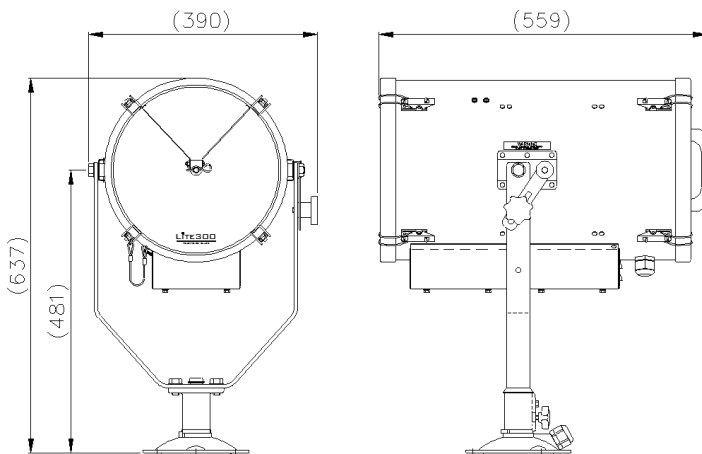

Dimensions & Weights:								
A	B1	B2	C1	C2	D	E	F1	F2
130	199	211	480	1004	300	559	389	366
Deck 17Kgs		Deck Ped 22Kgs		Cabin 20Kgs		Cabin Ped 26Kgs		
PSU Assy weight: 4.4Kgs				Dimensions: 378 x 278 x 133mm				

Specification

Input voltage:	115 - 240v AC
Input current:	3A 1.5A Max
Total power consumption:	480w Max
Xenon power:	300w
Range @ 1 Lux:	3478m
PBCP x 1000:	12,100
Divergence:	1.5° - 10°
Lamp life (approx.)	1000h
Colour temperature:	6000K
Luminous flux:	11,500 lumens
Pan rotation:	450°
Tilt elevation Deck/Ped:	+40° -35°
Tilt elevation Cabin:	+20° & -25°
IP rating:	IP56
Operating temperature:	-20°C to +50°C

Fixings:

Deck & Cabin: 3 holes Ø11.0 on a 154 PCD
Deck Ped & Cabin: 4 holes Ø12.5 on a 190 PCD
Cabin: Ø75 Centre Hole
PSU Dimensions: 4 off M6 holes 354 x 254mm

Part Numbers:

A2491 LX300D Deck 230v 300w Xenon Searchlight
A6080 LX300D Deck 115v 300w Xenon Searchlight
C28080-01 Cabin Control Handle Assy
C20719-79 Pedestal Assy
C28081-01 Cabin Ped Control Handle Assy
D21908 300w Xenon Lamp