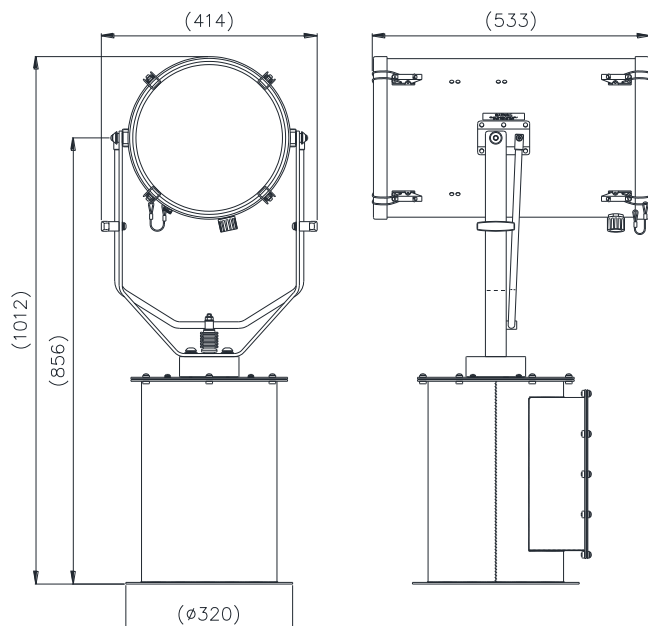

Specification	
Input voltage:	24v DC 115-240v AC
Input current:	10A Max 2A Max
Total power consumption:	250w 490w Max
Searchlight H.W.D:	1012 x 414 x 533mm
Weight:	40Kgs
Xenon power:	150w
Range @ 1 Lux:	2465m
PBCP x 1000:	6,000
Divergence:	1.5° - 10°
Lamp life (approx.)	1200h
Colour temperature:	6000K
Luminous flux:	3200 lumens
Pan rotation:	365°
Tilt elevation:	±35°
Pan speed:	1 to 60°/sec
Tilt Speed:	1 to 17°/sec
IP rating:	IP66
Operating temperature:	-20°C to +50°C (Optional -50°)
Base Fixings:	4 holes 12.5 Ø on a 290mm PCD
Joystick Control Panel	120x120mm (106 x 106mm cutout)
Part Numbers:	
A7144 LX300RC 240v 150w RF Xenon Remote Control Searchlight	
A7148 LX300RC 115v 150w RF Xenon Remote Control Searchlight	
A7143 LX300RC 24v 150w RF Xenon Remote Control Searchlight	
D8151 150w Xenon Lamp	