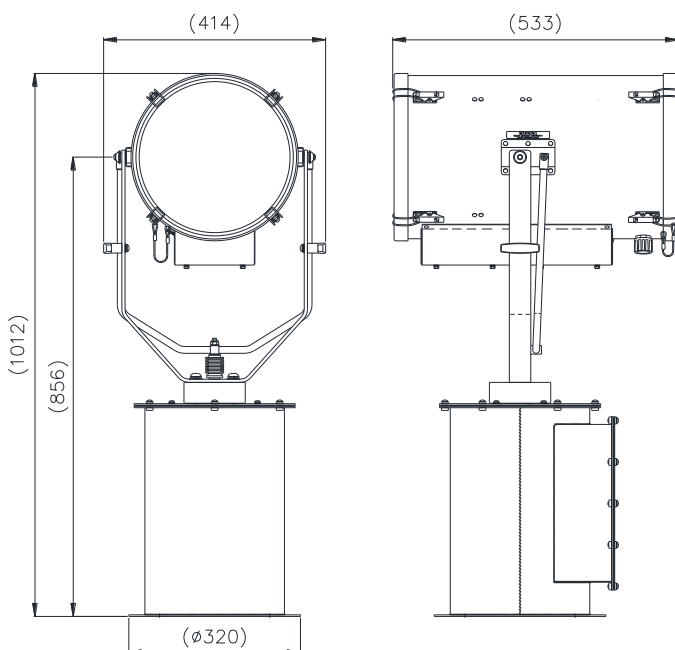

Specification	
Input voltage:	115-240v AC
Input current:	5A Max
Total power consumption:	1200w Max
Searchlight H.W.D:	1012 x 414 x 533mm
Weight:	40Kgs
Xenon power:	300w
Range @ 1 Lux:	3487m
PBCP x 1000:	12,100
Divergence:	1.5° - 10°
Lamp life (approx.)	1000h
Colour temperature:	6000K
Luminous flux:	11500 lumens
Pan rotation:	365°
Tilt elevation:	±35°
Pan speed:	1 to 60°/sec
Tilt Speed:	1 to 17°/sec
IP rating:	IP56
Operating temperature:	-20°C to +50°C (Optional -50°)
Base Fixings:	4 holes 12.5 Ø on a 290mm PCD
Joystick Control Panel	120x120mm (106 x 106mm cutout)
Part Numbers:	
A7145 LX300RC 240v 300w RF Xenon Remote Control Searchlight	
A7146 LX300RC 115v 300w RF Xenon Remote Control Searchlight	
D21908 3000w Xenon Lamp	