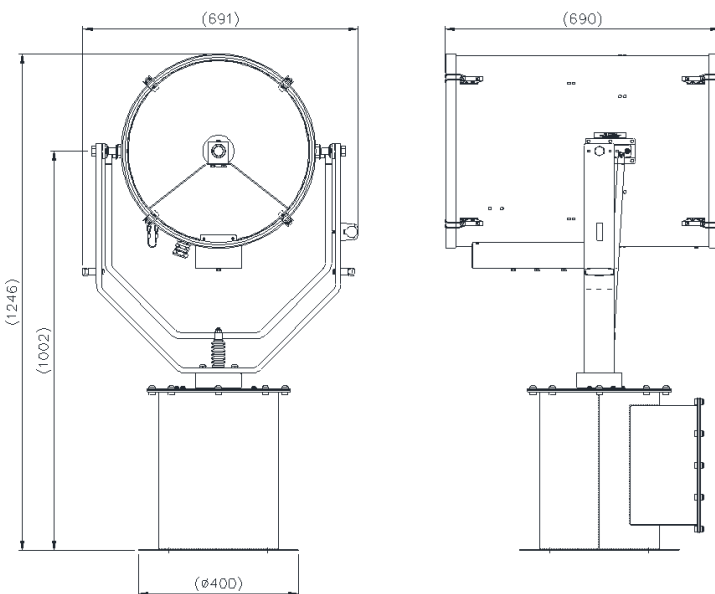

Specification	
Input voltage:	110 VAC - 240 VAC 50/60Hz
Input current:	10A Max – 6A Max
Total power consumption:	1500w Max
H,W,D:	1246 x 691 x 690mm
Weight:	73Kgs Searchlight; 14Kgs PSU
Xenon power:	1Kw
Range @ 1 Lux:	8200m
Divergence:	1.5° - 10°
Lamp life (approx.)	3000 h
Colour temperature:	6000K
Luminous flux:	32,000 lm
PBCP:	67,000 Mil
Pan rotation:	385°
Tilt elevation:	+30° & -35°
Pan speed:	1 to 43°/sec
Tilt Speed:	1 to 14°/sec
IP rating:	IP56
Operating temperature:	-20°C to +50°C (Optional -50°)
Base Fixings:	4 holes 12.5 Ø on a 350mm PCD
Joystick Control Panel	120x120mm (106 x 106mm cutout)
Part Numbers:	
A7150 LX480RC 240v 1Kw Remote Control Searchlight	
A7151 LX480RC 115v 1Kw Remote Control Searchlight	
D22843 1Kw Xenon Lamp	