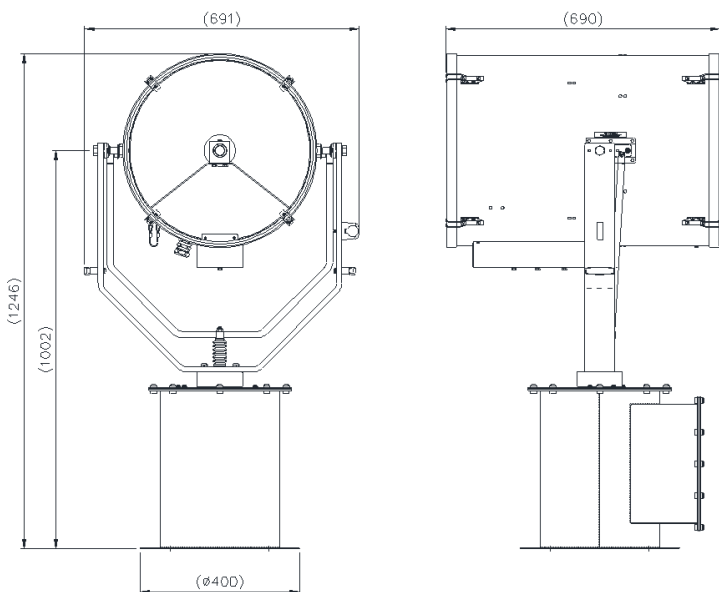

Specification

Input voltage:	110 VAC - 240 VAC 50/60Hz
Input current:	18A Max – 9A Max
Total power consumption:	2200w Max
H,W,D:	1246 x 691 x 690mm
Weight:	73Kgs Searchlight; 22Kgs PSU
Xenon power:	2Kw
Range @ 1 Lux:	9506m
Divergence:	1.5° - 10°
Lamp life (approx.)	2400h
Colour temperature:	6000K
Luminous flux:	75,000 lm
PBCP:	90,000 Mil
Pan rotation:	385°
Tilt elevation:	+30° & -35°
Pan speed:	1 to 43°/sec
Tilt Speed:	1 to 14°/sec
IP rating:	IP56
Operating temperature:	-20°C to +50°C (Optional -50°)
Base Fixings:	4 holes 12.5 Ø on a 350mm PCD
Joystick Control Panel	120x120mm (106 x 106mm cutout)