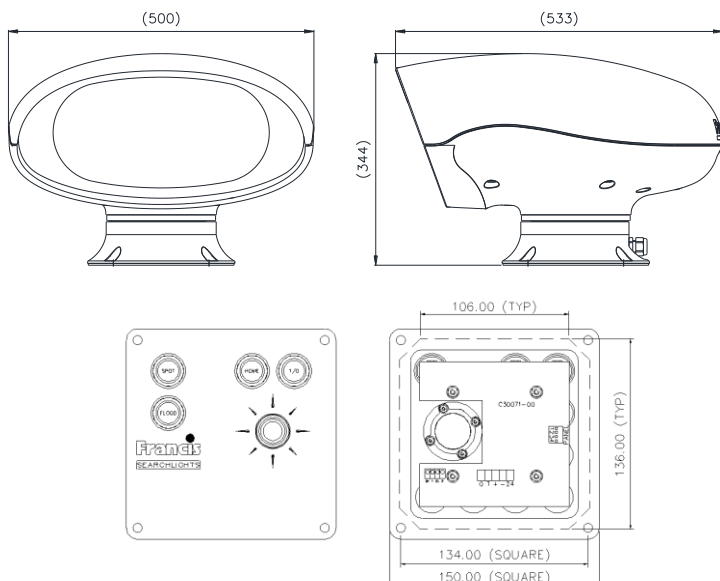

VL500RC 130w LED Remote Control Searchlight

The Voyager 2 LED is based upon the market leading high specification Voyager 2 Premium searchlight.

This new model offers the same sleek appearance and high quality construction, however, now available with High Power LED with 'Spot and Flood' beam adjustment, a precision lens design to give maximum beam range and candlepower, giving the ability to identify objects and potential dangers from a far greater distance.

The Francis bus (FBUS) is a custom communication protocol based on RS485 two-wire bi-directional communication hardware.

Information:

- Toughened super clear Optiwhite front glass.
- Parabolic glass reflector.
- Marine grade materials and fixings.
- Powder coated and stove enamel paint finish.
- Variable speed, with auto home position.
- Dimmable Control Panel.
- Heater fitted in barrel.
- Fixed Focus, Spot 110w and Flood 130w.
- Optional colours available.

Specification	
Input voltage:	24v DC 115-240v AC
Input current:	8A Max 2A Max
Total power consumption:	200w 500 Max
Searchlight H.W.D:	344 x 500 x 533mm
Weight:	20Kgs, PSU 4Kgs
LED power:	130w
Range @ 1 Lux:	1082m Flood, 1430m Spot
Divergence:	7°, 4°
LED life (approx.)	30,000h
Colour temperature:	8500K
Luminous flux:	7830 - 13,720 lumens
Pan rotation:	350°
Tilt elevation:	±23°
Pan speed:	1 to 36°/sec
Tilt Speed:	1 to 3.5°/sec
IP rating:	IP66, PSU IP65
Operating temperature:	-20°C to +50°C (Optional -50°)
Base Fixings:	4 holes Ø8.2 on a 220mm PCD
Joystick Control Panel	120x120mm (106 x 106mm cutout)
Part Numbers:	
A7300 VL500RC 115/240v 130/110w LED Remote Control Searchlight	
A7302 VL500RC 24v LED Remote Control Searchlight	